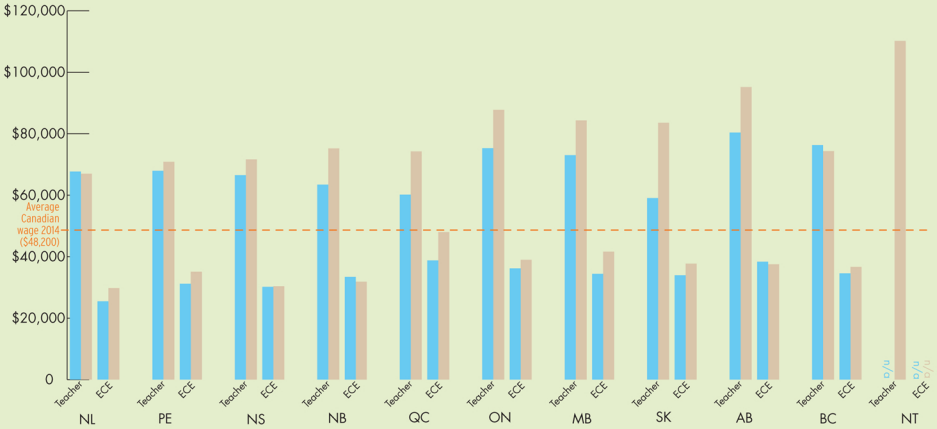

# Change in Teacher / ECE Remuneration by Province/Territory in 2011/2014

Source: Early Years Study 3 (2011)/Provincial and Northwest Territories profiles (2014)/Statistics Canada (2014)