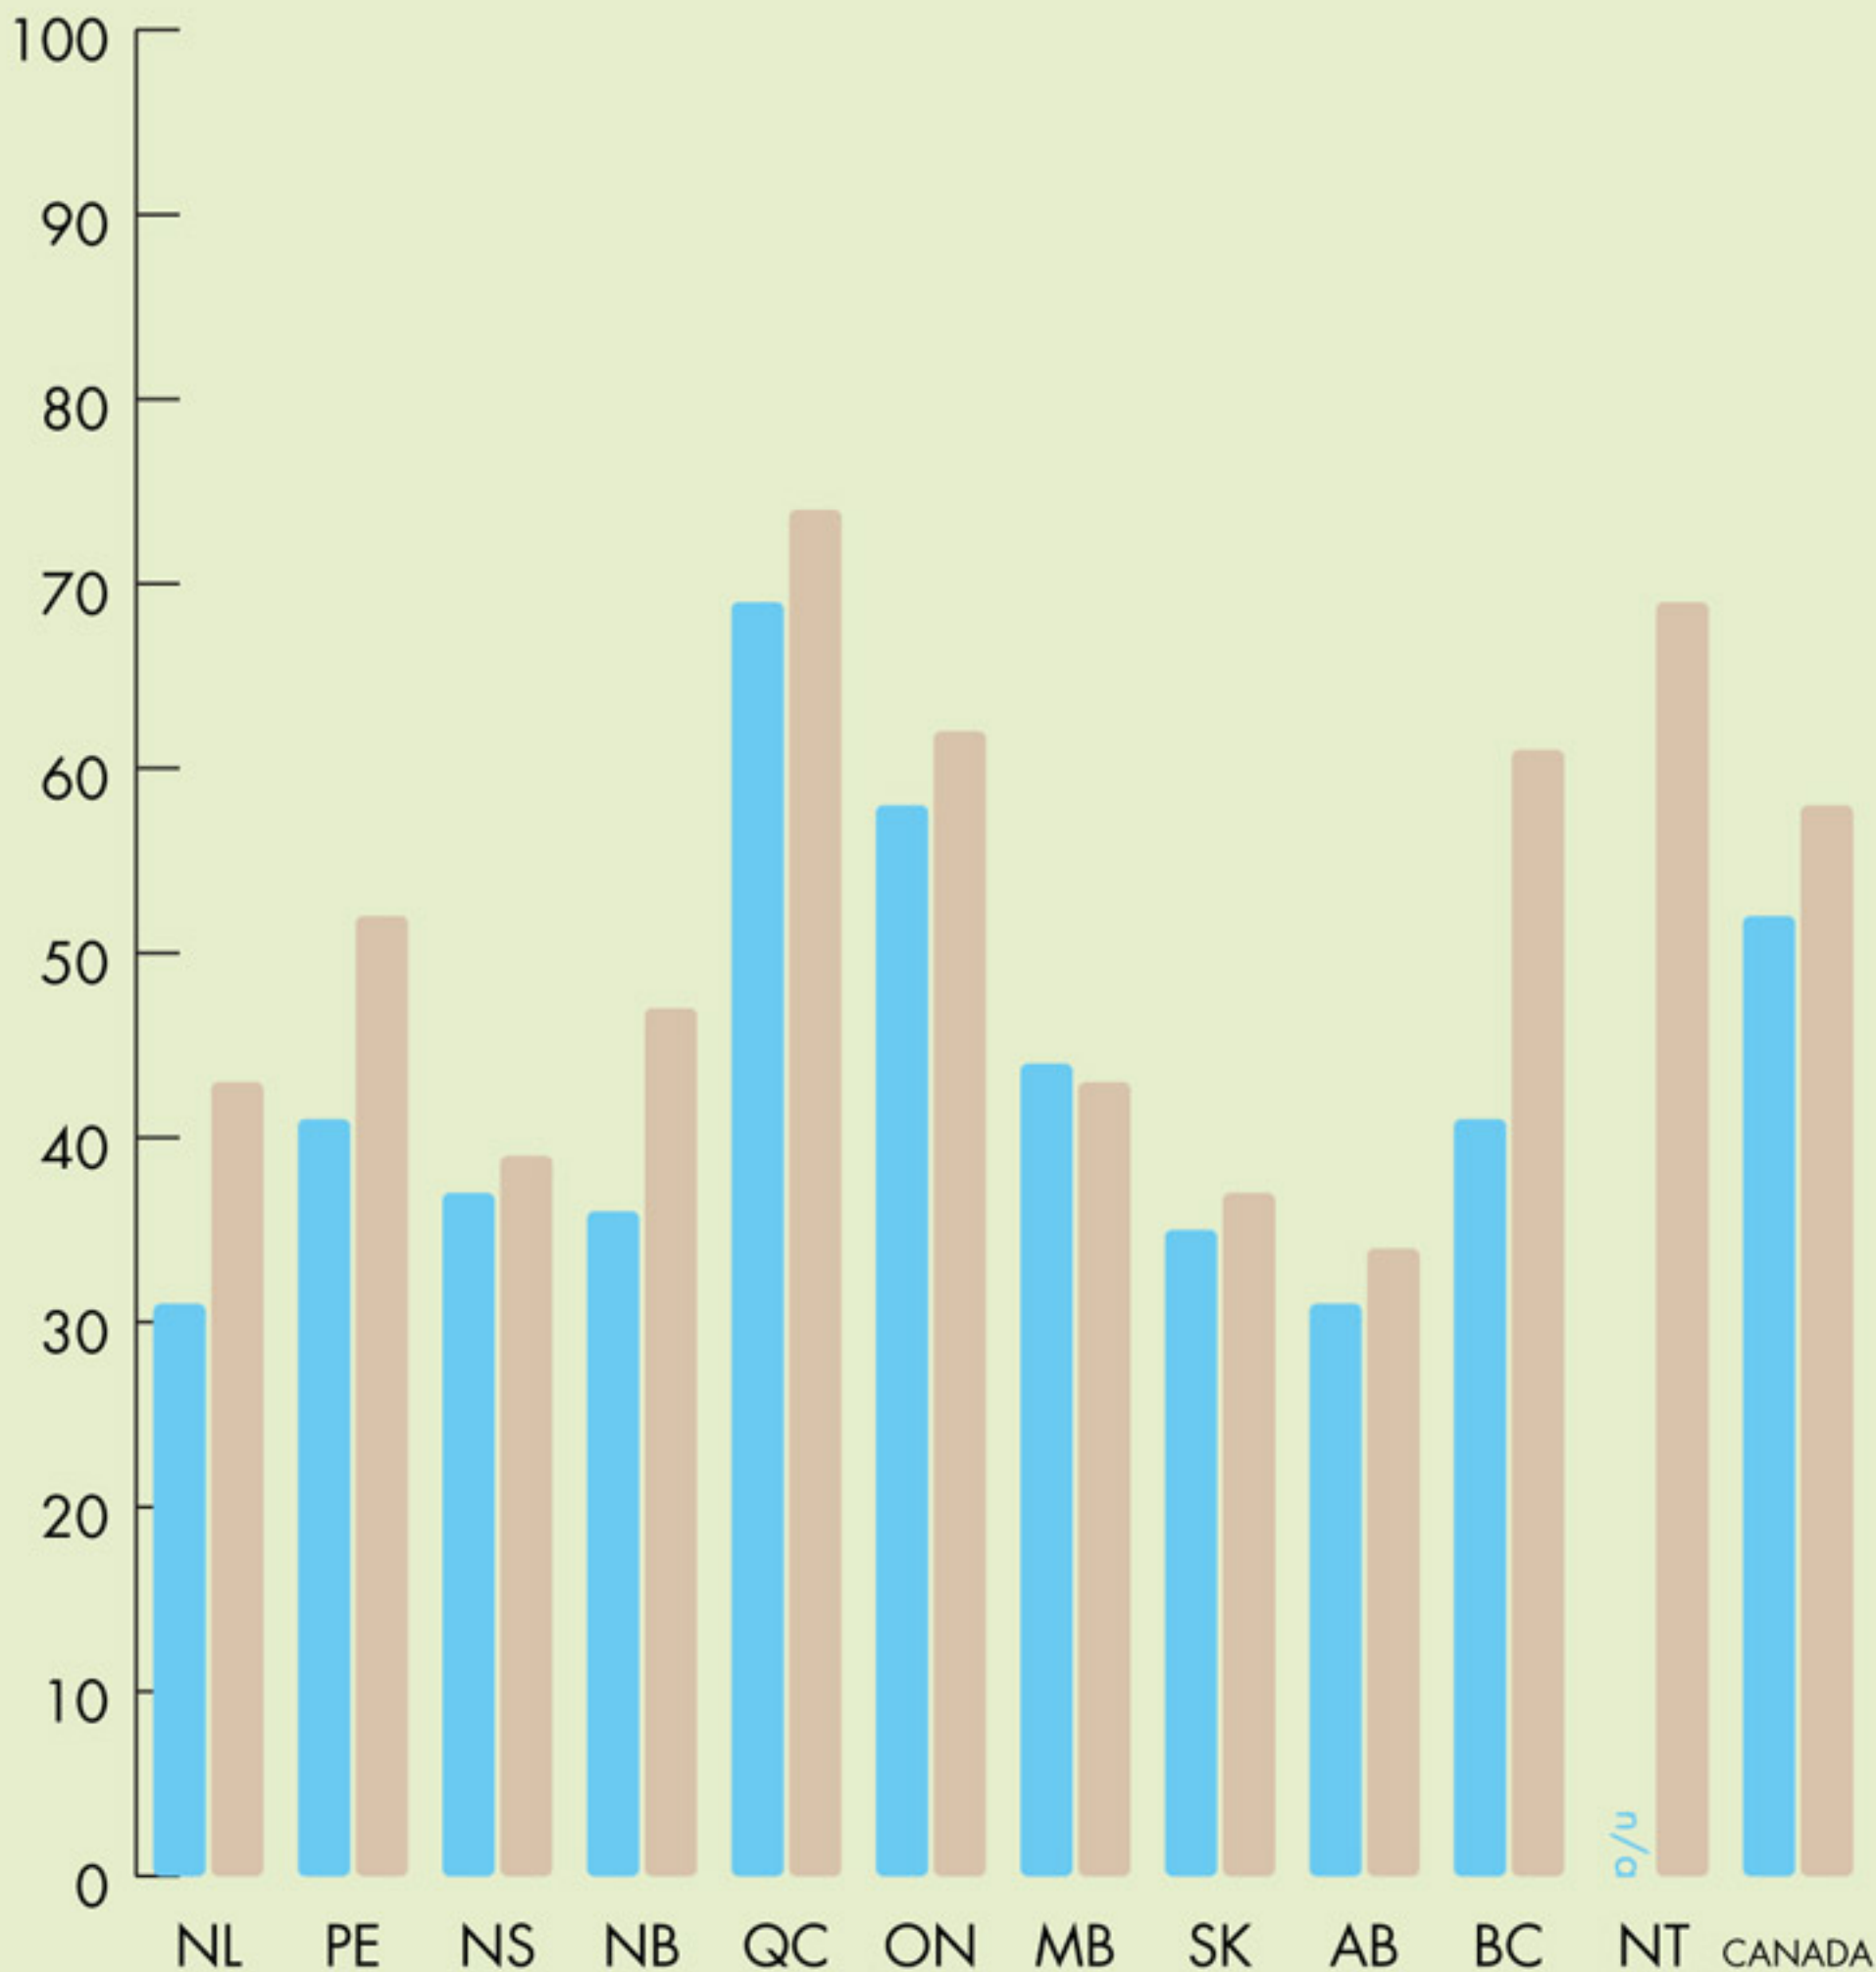

Percentage Change in ECE Attendance by Children 2 to 4 years old — 2011/2014

Source: Provincial and Northwest Territories profiles (2013)