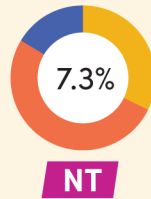

# CHILD POPULATION UNDER AGE 6 BY PROVINCE/TERRITORY

**% CHILDREN 0 TO 6 YEARS AS % TOTAL OF POPULATION**

Source: Statistics Canada. Table 17-10-0005-01—Population estimates on July 1st 2022, by age and sex (accessed on January 10, 2023).  
<https://www150.statcan.gc.ca/t1/tbl1/en/tv.action?pid=1710000501>