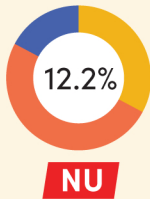

# CHILD POPULATION UNDER AGE 6 BY PROVINCE/TERRITORY

**% CHILDREN 0 TO 6 YEARS AS % TOTAL OF POPULATION**

Source: Statistics Canada. Table 17-10-0005-01—Population estimates on July 1st 2022, by age and sex (accessed on January 10, 2023).  
<https://www150.statcan.gc.ca/t1/tbl1/en/tv.action?pid=1710000501>