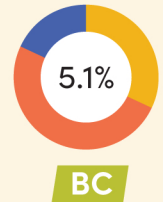

# CHILD POPULATION UNDER AGE 6 BY PROVINCE/TERRITORY

**% CHILDREN 0 TO 6 YEARS AS % TOTAL OF POPULATION**

Source: Statistics Canada. Table 17-10-0005-01—Population estimates on July 1st 2022, by age and sex (accessed on January 10, 2023).  
<https://www150.statcan.gc.ca/t1/tbl1/en/tv.action?pid=1710000501>