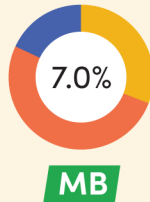

# CHILD POPULATION UNDER AGE 6 BY PROVINCE/TERRITORY

**% CHILDREN 0 TO 6 YEARS AS % TOTAL OF POPULATION**

Source: Statistics Canada. Table 17-10-0005-01—Population estimates on July 1st 2022, by age and sex (accessed on January 10, 2023).  
<https://www150.statcan.gc.ca/t1/tbl1/en/tv.action?pid=1710000501>