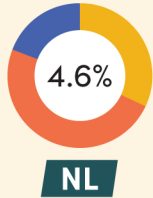

# CHILD POPULATION UNDER AGE 6 BY PROVINCE/TERRITORY

**% CHILDREN 0 TO 6 YEARS AS % TOTAL OF POPULATION**

Source: Statistics Canada. Table 17-10-0005-01—Population estimates on July 1st 2022, by age and sex (accessed on January 10, 2023).  
<https://www150.statcan.gc.ca/t1/tbl1/en/tv.action?pid=1710000501>