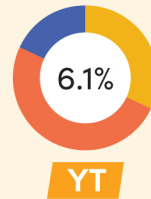

# CHILD POPULATION UNDER AGE 6 BY PROVINCE/TERRITORY

**% CHILDREN 0 TO 6 YEARS AS % TOTAL OF POPULATION**

Source: Statistics Canada. Table 17-10-0005-01—Population estimates on July 1st 2022, by age and sex (accessed on January 10, 2023).  
<https://www150.statcan.gc.ca/t1/tbl1/en/tv.action?pid=1710000501>