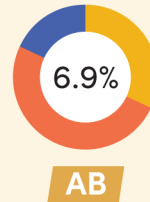

# CHILD POPULATION UNDER AGE 6 BY PROVINCE/TERRITORY

**% CHILDREN 0 TO 6 YEARS AS % TOTAL OF POPULATION**

Source: Statistics Canada. Table 17-10-0005-01—Population estimates on July 1st 2022, by age and sex (accessed on January 10, 2023).  
<https://www150.statcan.gc.ca/t1/tbl1/en/tv.action?pid=1710000501>