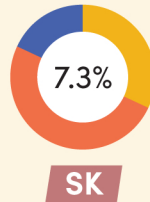

# CHILD POPULATION UNDER AGE 6 BY PROVINCE/TERRITORY

**% CHILDREN 0 TO 6 YEARS AS % TOTAL OF POPULATION**

Source: Statistics Canada. Table 17-10-0005-01—Population estimates on July 1st 2022, by age and sex (accessed on January 10, 2023).  
<https://www150.statcan.gc.ca/t1/tbl1/en/tv.action?pid=1710000501>